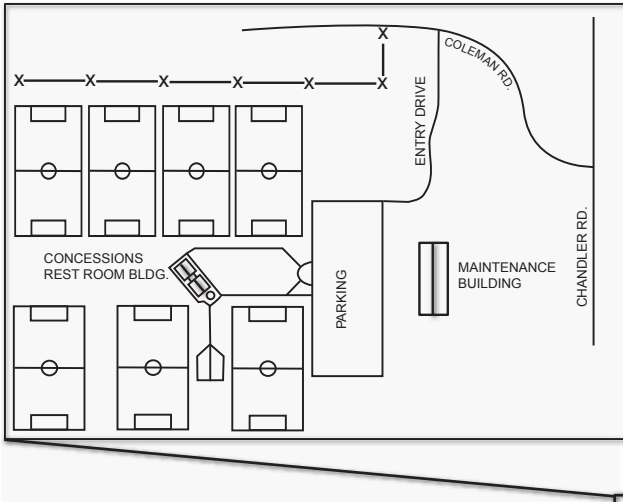

CITY OF EAST LANSING SOCCER COMPLEX

SOCCER COMPLEX ENLARGEMENT

Directions to Soccer Complex - North & South from US-127

- From US-127 take the Lake Lansing Road Exit.
- Go east on Lake Lansing Road for approximately 1.3 miles.
(Cross Coolidge and Harrison Road before coming to Abbott).
- Turn north (left) on Abbott Road and travel approximately $\frac{3}{4}$ of a mile.
- Turn west (left) on Coleman Road, travel .3 miles.
- Soccer Complex entrance is on the left.