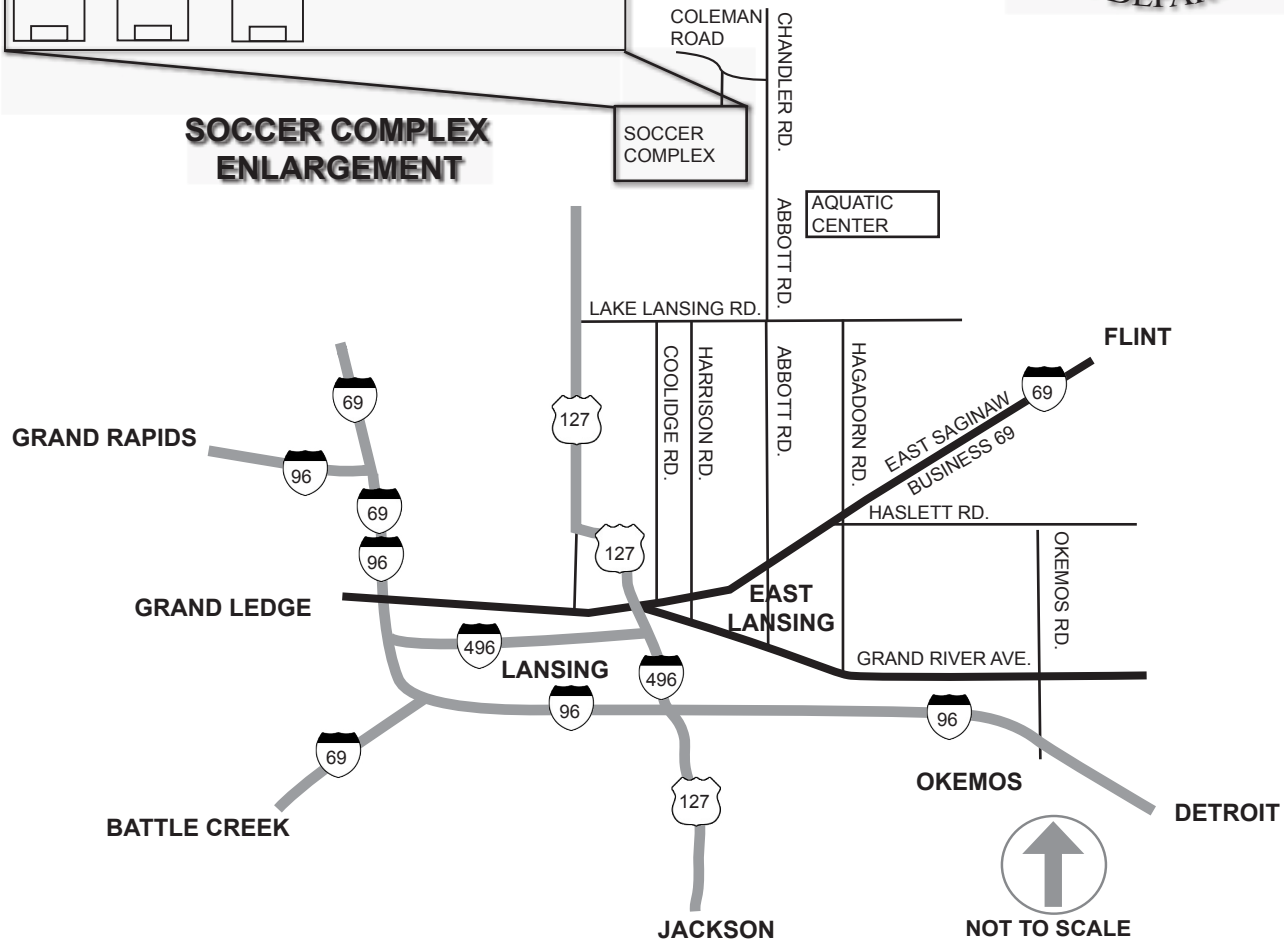

CITY OF EAST LANSING SOCCER COMPLEX

SOCCER COMPLEX ENLARGEMENT

Directions to Soccer Complex - North & South from US-127

- From US-127 take the Lake Lansing Road Exit.
- Go east on Lake Lansing Road for approximately 1.3 miles.
(Cross Coolidge and Harrison Road before coming to Abbott).
- Turn north (left) on Abbott Road and travel approximately $\frac{3}{4}$ of a mile.
- Turn west (left) on Coleman Road, travel .3 miles.
- Soccer Complex entrance is on the left.